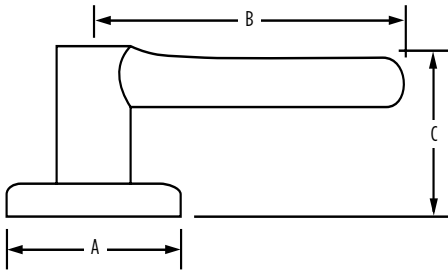

SPECIFICATIONS

Door Prep	Cross Bore 2-1/8" Edge Bore 1" Latch Face 1" x 2-1/4"
Backset	Adjustable to 2-3/8" or 2-3/4"
Door Thickness	1-3/8" - 1-3/4" doors standard. 2-1/4" doors optional
Cylinder	SmartKey standard, see specific product for more WS and KW availability
Faceplates	1" x 2-1/4". Round corner, square corner and drive-in available in box
Strikes	2-1/4" full lip. Other options available
Bolt	1/2" throw. Nickel plated
Door Handing	Reversible for right or left-hand doors
ANSI/BHMA	A156.2 Grade 2
ADA	Functions GLA 101, GLA 12 satisfies section 4.13.9 ADA Requirement
UL	Fire rating, see specific product for availability
ASTM	All Weiser product meets ASTM E 331 water penetration testing

20 min.

3 Hour

Dimensions	A	B	C	C (Keyed)
Avalon	2 5/8"	4 1/4"	2 1/2"	2 7/8"

WARRANTY:

Weiser™ products provide a "Lifetime Mechanical Warranty" that covers all defects in material and workmanship. For more information, please visit ca.weiserlock.com/en/warranty/.